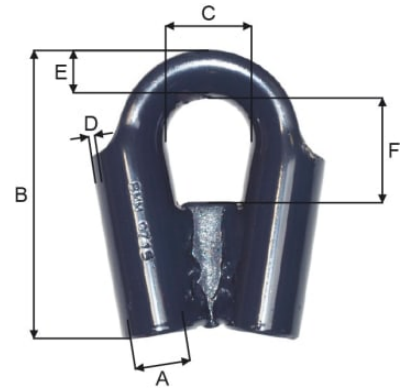

Tubular thimble with gusset, painted steel

Sales unit: PCS

Read more about the product here:

<https://john-dahle.no/product?number=0480461VM>