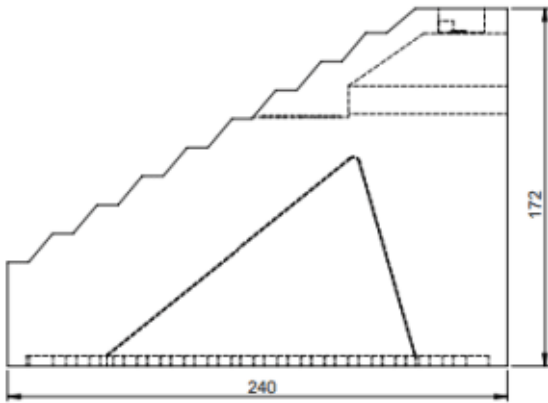

Rubber trailer chock

Art.no.: 0770200

A durable rubber chock designed to secure cargo such as pipes, wheels, and equipment. WC2 provides stable and reliable support for transport and storage applications.

The WC2 Rubber Chock is a heavyduty, longlasting chock made from solid rubber, engineered to stabilize and secure different types of cargo. It is particularly suitable for fastening pipes, wheels, and other equipment requiring firm support during transport or storage.

With dimensions of 172 x 160 x 240 mm, this chock is built for professional use where reliability and safety are essential.

Length	240 mm
Width	160 mm
Height	172 mm
Weight	5.56 kg
Material	Rubber
Model	WC-2
HS code	40169900
COO	CHN
Sales unit:	PCS
Master packaging (pcs)	0