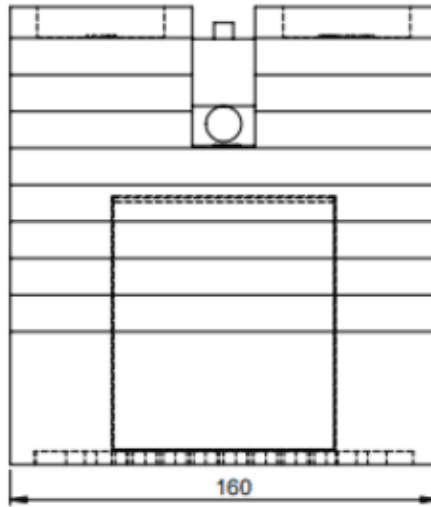

Rubber trailer chock

Art.no.: 0770200

A durable rubber chock designed to secure cargo such as pipes, wheels, and equipment. WC2 provides stable and reliable support for transport and storage applications.

With dimensions of 172 x 160 x 240 mm, this chock is built for professional use where reliability and safety are essential.

Length	240 mm
Width	160 mm
Height	172 mm
Weight	5.56 kg
Material	Rubber
Model	WC-2
HS code	40169900
COO	CHN
Sales unit:	PCS
Master packaging (pcs)	0