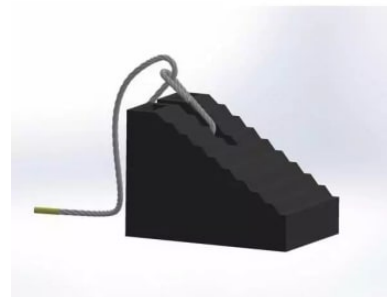

Rubber trailer chock

Art.no.: 0770200

A durable rubber chock designed to secure cargo such as pipes, wheels, and equipment. WC2 provides stable and reliable support for transport and storage applications.

The WC2 Rubber Chock is a heavyduty, longlasting chock made from solid rubber, engineered to stabilize and secure different types of cargo. It is particularly suitable for fastening pipes, wheels, and other equipment requiring firm support during transport or storage.

With dimensions of 172 x 160 x 240 mm, this chock is built for professional use where reliability and safety are essential.

Length	240 mm
Width	160 mm
Height	172 mm
Weight	5.56 kg
Material	Rubber
Model	WC-2
HS code	40169900
COO	CHN
Sales unit:	PCS
Master packaging (pcs)	0