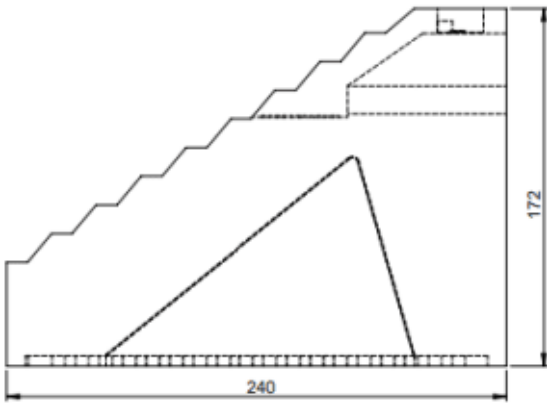

# Rubber trailer chock

Art.no.: 0770200

A durable rubber chock designed to secure cargo such as pipes, wheels, and equipment. WC2 provides stable and reliable support for transport and storage applications.

The WC2 Rubber Chock is a heavyduty, longlasting chock made from solid rubber, engineered to stabilize and secure different types of cargo. It is particularly suitable for fastening pipes, wheels, and other equipment requiring firm support during transport or storage.

With dimensions of 172 x 160 x 240 mm, this chock is built for professional use where reliability and safety are essential.

Length	240 mm
Width	160 mm
Height	172 mm
Weight	5.56 kg
Material	Rubber
Model	WC-2
HS code	40169900
COO	CHN
Sales unit:	PCS
Master packaging (pcs)	0