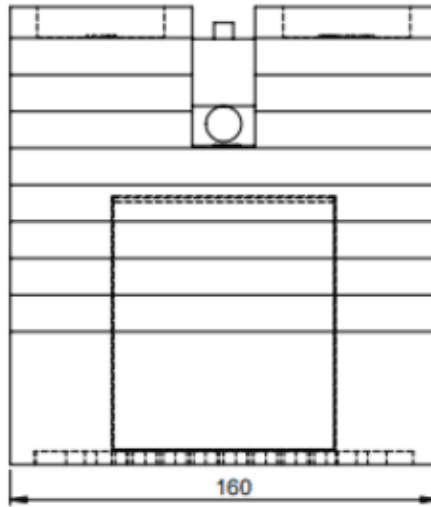

# Rubber trailer chock

Art.no.: 0770200

A durable rubber chock designed to secure cargo such as pipes, wheels, and equipment. WC2 provides stable and reliable support for transport and storage applications.

With dimensions of 172 x 160 x 240 mm, this chock is built for professional use where reliability and safety are essential.

Length	240 mm
Width	160 mm
Height	172 mm
Weight	5.56 kg
Material	Rubber
Model	WC-2
HS code	40169900
COO	CHN
Sales unit:	PCS
Master packaging (pcs)	0