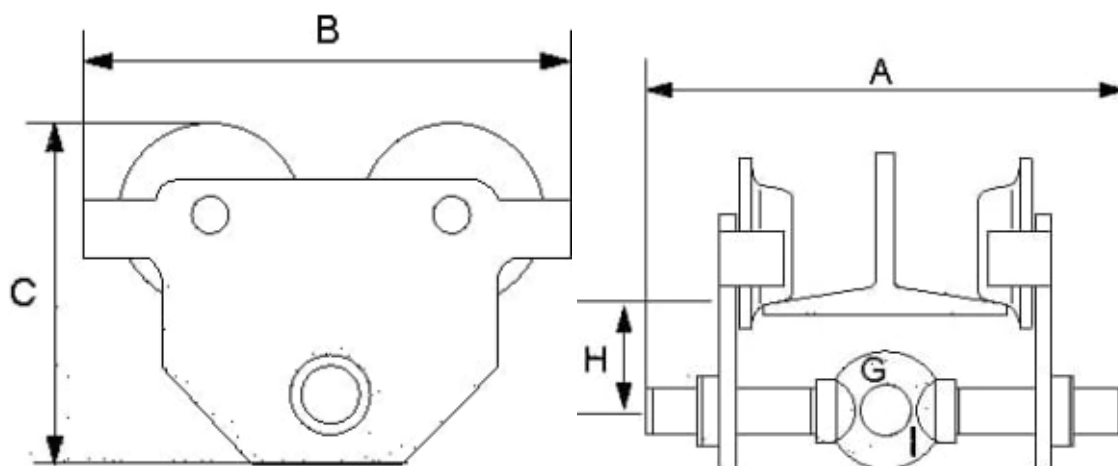

Manual trolley – Ambition Industry MK 2

A manual trolley that is very easy to adjust to the correct beam width. In accordance with NS-EN 13157.

Sales unit: PCS

Read more about the product here:

<https://john-dahle.no/product?number=VM-0243100>