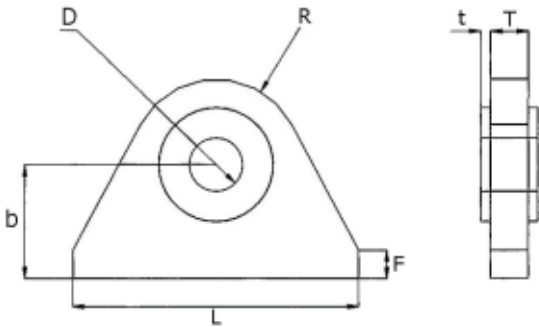

# Pad eye for shackle

Material	S 355 J2G3
Surface treatment	Paintet

Read more about the product here:

<https://john-dahle.no/product?number=VM-0361004>