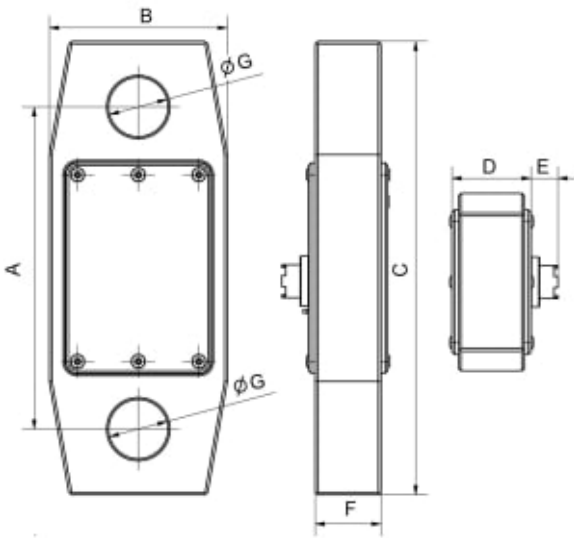

Telemetry load link – Red Rooster RRI-T

Read more about the product here:

<https://john-dahle.no/product?number=VM-0276080>