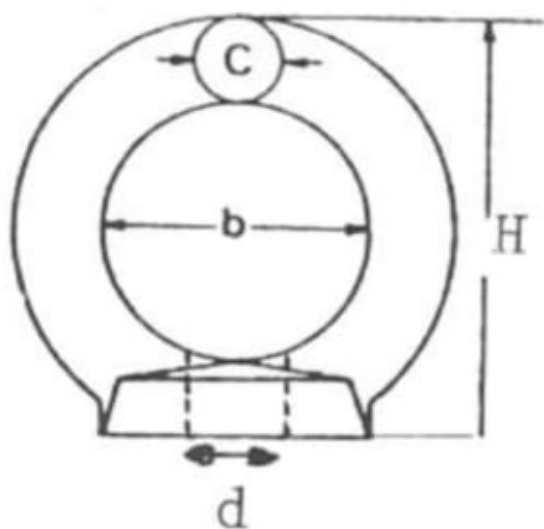

Eye nut in stainless steel (AISI 316) – DIN 582

Leveres med EN-1024 sertifikat

Material AISI 316

Bolt diameter AISI

Read more about the product here:

<https://john-dahle.no/product?number=VM-0219362>