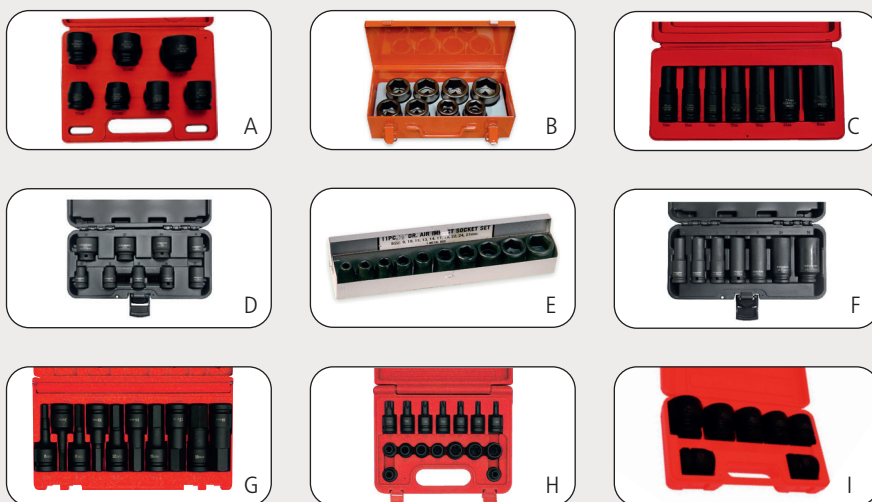

Verktøy

Tools and accessories

Pipesett Socket set

Artikkelnummer	Type	Tilkoblingsfeste tommer	Antall deler stk	Størrelser piper	Vekt kg	Bilde-referanse
1337510	Sekskant	3/4"	14	19, 21, 22, 24, 27, 30, 32, 33, 34, 36, 38, 41, 46, 50 mm	5,5	A
1335510	Sekskant	1/2"	17	10, 11, 12, 13, 14, 15, 16, 17, 18, 19, 20, 21, 22, 24, 27, 30, 32	1,7	B
1335520	Spline	1/2"	6	M6, M8, M10, M12, M14	0,7	C
1333210	Unbrako	3/8"	6	4, 5, 6, 7, 8, 10 mm	1,9	D
1335710	Unbrako	1/2"	23	5, 6, 7, 8, 9, 10, 12, 14, 17, 19	1,1	E
1333215	Torx	3/8"	6	T20, T25, T30, T40, T45, T50	2,5	F

Pipesett, kraft Impact socket set

Artikkelnummer	Merke	Type	Tilkoblingsfeste tommer	Antall deler stk	Størrelser piper mm	Vekt kg	Bilde-referanse
1337620	Kennedy	Sekskant	3/4"	7	19, 24, 27, 30, 32, 36, 46	4,2	A
1337610	Rami Yokota	Sekskant	3/4"	8	24, 27, 30, 32, 33, 36, 41	1,7	B
1335616	Kennedy	Sekskant	1/2"	7	10, 13, 14, 17, 19, 24, 30	2,2	C
1335612	Kennedy	Sekskant	1/2"	9	10, 12, 13, 14, 17, 19, 24, 27, 30	1,3	D
1335610	Rami Yokota	Sekskant	1/2"	10	9, 10, 11, 13, 14, 17, 19, 22, 24, 27	1,7	E
1335614	Kennedy	Sekskant, lang	1/2"	7	10, 13, 14, 17, 19, 24, 30	2,2	F
1335618	Kennedy	Unbrako	1/2"	10	6, 7, 8, 10, 12, 14, 15, 17, 18, 19	1,7	G
1335620	Kennedy	Torx	1/2"	16	T40, T45, T47, T50, T55, T60, T70 E10, E11, E12, E14, E16, E18, E20, E22, E24	1,9	H
1338610	Kennedy	Sekskant	1"	7	27, 30, 32, 33, 36, 41, 46	5,9	I